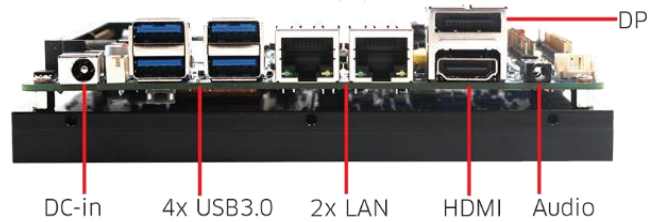

OTM-3632

特点

- Intel Whiskey Lake Processor
- Dual channel DDR4 SO-DIMM up to 64GB
- HDMI、DP、eDP
- 10/100/1000Mbps Ethernet
- Support Wi-Fi & Bluetooth
- SATA3.0、M.2 (SSD or 4G)
- 12V/19V DC_IN

接口图

功能示意图

尺寸图