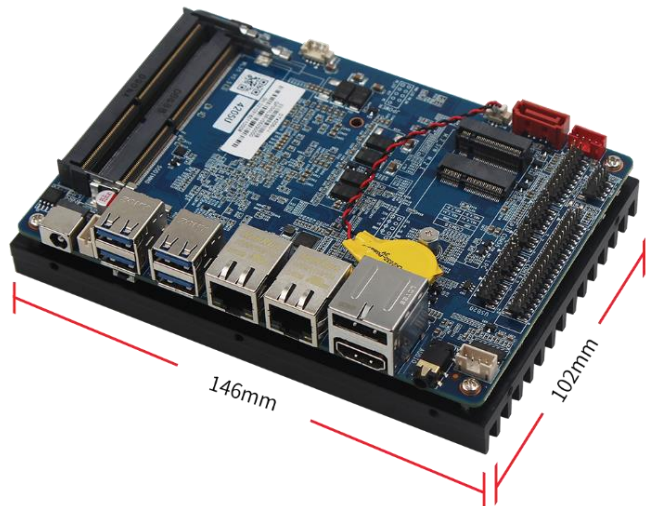

OTM-3632

特点

- Intel Whiskey Lake Processor
- Dual channel DDR4 SO-DIMM up to 64GB
- HDMI、DP、eDP
- 10/100/1000Mbps Ethernet
- Support Wi-Fi & Bluetooth
- SATA3.0、M.2 (SSD or 4G)
- 12V/19V DC_IN

接口图

功能示意图

尺寸图