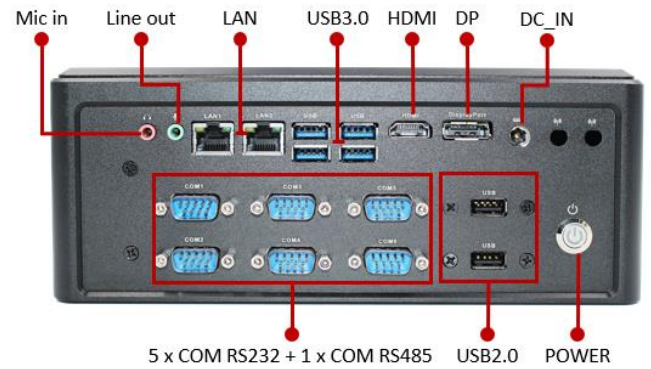

OTF-7632

特点

- Embedded, Wall mounted and Desktop Installation
- Intel Whiskey Lake-U Processor
- Dual channel DDR4 SO-DIMM up to 64GB
- HDMI, DP
- M.2, SATA3.0, PCIe X4, eMMC (optional)
- Support Wi-Fi or 4G
- Low power design without fan, 12V DC_in

规格参数

处理器	CPU	Intel Celeron 4205U	Intel Core i5-8265U	Intel Core i7-8565U
	Base frequency	1.8GHz	1.6GHz	1.8GHz
	Burst frequency		3.9GHz	4.6GHz
	Cache	2 MB Smart Cache	6 MB Smart Cache	8MB Smart Cache
	TDP	15W	15W	15W
内存	Type	2 x DDR4 SO-DIMM 2400MHz		
	Capacity	64GB		
显示	Graphics	Intel UHD Graphics		
以太网	Interface	10/100/1000Mbps		
	Ethernet	Intel Ethernet Controller I211-AT		
	Connector	2 x RJ45		
存储	M.2	1 x M.2 Key_B for 2242 4G/SSD or 2280 SSD		
	SATA	1 x SATA3.0		
	eMMC	Optional		
外部接口	HDMI	1 x HDMI1.4 (3840 x 2160 @24/25/30Hz)		
	DP	1 x DP1.2 (3840 x 2160 @30/60Hz)		
	VGA	N/A		
	DVI	N/A		
	LINE OUT	1 x LINE OUT		
	MIC IN	1 x MIC IN		
	USB3.0	4 x USB3.0		
	USB2.0	2 x USB2.0		
	COM	5 x RS232; 1 x RS485		
扩展	M.2	1 x M.2 Key_E for 2230 Wi-Fi		
	PCIe	1 x PCIe X4		
	SIM	1 x SIM		
电源输入	Connector	DC 12V Jack		
	Power Type	Single 12V DC power input		
尺寸	Size (W x H x D)	225.5mm x 74mm x 190 mm		
重量	Weight			
环境	Operating Temp	0°C~60°C		
	Storage Temp	-40°C~80°C		
操作系统	Operating System	Windows 10 64 bit, Linux		